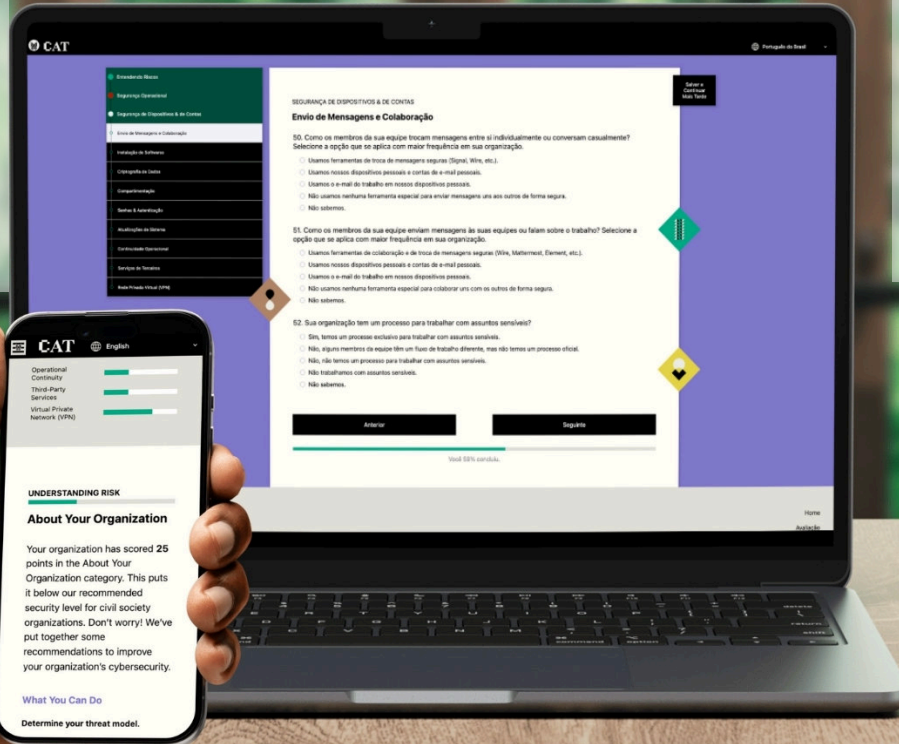

Hamara Internet

Security guide app for women in Pakistan.

- Traditional keyhole shape reimagined to represent target audience
- Colours drawn from existing Digital Rights Foundation/Hamara Internet branding
- Simple, recognisable icon for use as app icon

Hamara Internet app

Android app in Urdu and English for women in Pakistan.

- Interface design and app development project carried out during an Ushahidi 'Making All Voices Count' Fellowship
- Hybrid app built with Javascript and React Native

Gem Barrett

Ameliasburgh Fall Fair

Promotes the agricultural Fair by providing information about the attractions and competitions.

- Dynamic schedule auto-hides past events
- Ability to filter hundreds of contests

Gem Barrett

Gem Barrett

Ford Foundation: Cybersecurity Assessment Tool

Empowers human rights organisations to identify security weaknesses and take action to close gaps.

- Built with vanilla Javascript
- Available in six languages
- ‘Save and Resume’ feature uses link generation for security
- Also works offline
- To protect users, no data is stored