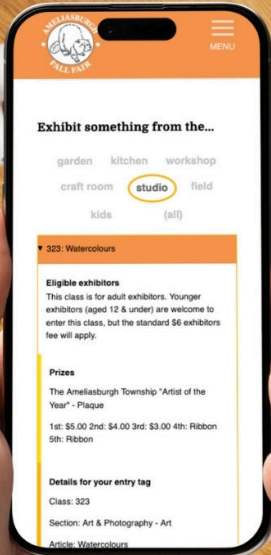

Hamara Internet

Security guide app for women in Pakistan.

- Traditional keyhole shape reimagined to represent target audience
- Colours drawn from existing Digital Rights Foundation/Hamara Internet branding
- Simple, recognisable icon for use as app icon

Hamara Internet app

Android app in Urdu and English for women in Pakistan.

- Interface design and app development project carried out during an Ushahidi 'Making All Voices Count' Fellowship
- Hybrid app built with Javascript and React Native

Gem Barrett

Ameliasburgh Fall Fair

Promotes the agricultural Fair by providing information about the attractions and competitions.

- Dynamic schedule auto-hides past events
- Ability to filter hundreds of contests